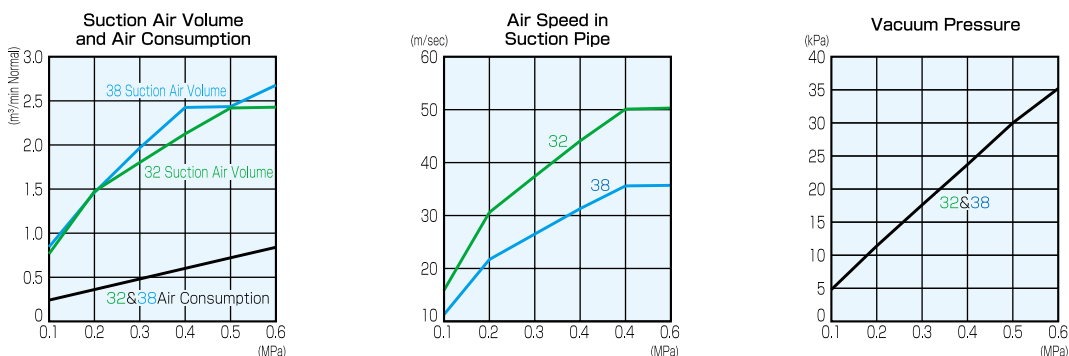

■ Performance Chart(SC60-32S(W/F) · SC60-38S(W/F))

Recommended Compressor Power
5.5~7.5kw