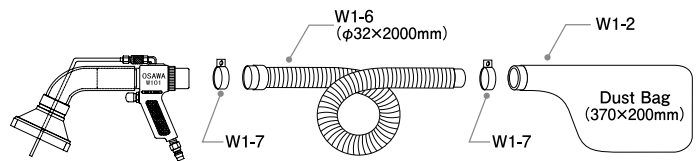

■ Unit contains