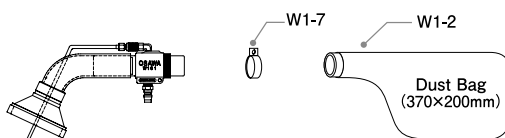

★ W101-YZ

Wide-Catch Model

Draws in and Blow off At the Same Time. How Clever!

Plenty of Uses...

- Cleaning inside of wide-mouth bottles!
- Cleaning food containers!
- Removing chips from holes!

Features:

Air Blow Nozzle blows off materials and a Wide-mouth suction pipe never fails to catch them.

- Wonder-Gun Wide Catch model is provided as the unit below.
- Please order "W101-YZ Gun only" when you require only the gun.
- It can be used with Dust Collector PC-1 or W1-20.

Don't seal completely!!
Requires outside air intake to work effectively.

■ Wonder-Gun Wide Catch model is provided as the unit below.

Unit contains:

- Wide-Catch Model ————— 1
- φ32 Duct Hose(2m) ————— 1
- Dust Bag ————— 1
- Hose Clamp ————— 2

Recommended Compressor Power
3~3.7kw

Model	Specifications (mm)					
	Length	Weight	Wide-mouth metal fitting	Air Blow Nozzle OD	Suction Nozzle ID	Nozzle Orifice
W101-YZ	281	600g	OD:φ98 ID:φ85	φ4	φ22	φ1.4×6holes

■ Unit contains

★ W101-YZ-LC · W101-YZ-TC · W101-YZ-LH W101-YZ-TH · W101-YZ (without hose joint)

Mounting Model

Model	A	B	C	D	E	F (Min ID)	G	H	I	J	K	Nozzle Orifice
W101-YZ (Mounting model)	281	67	44.5	32.5	OD:φ32 ID:φ26	φ22	φ41	φ31	φ39	φ85	φ98	φ1.4×6holes

■ A set

■ B set

Wide-Catch Mounting Model is not a set; If you wish, please specify A or B at the end of the model number.