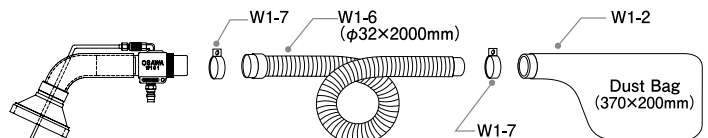

■ B set

Wide-Catch Mounting Model is not a set; If you wish, please specify A or B at the end of the model number.