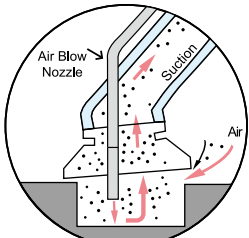

★ W101-YZ

Wide-Catch Model

Draws in and Blow off At the Same Time. How Clever!

Plenty of Uses...

- Cleaning inside of wide-mouth bottles!
- Cleaning food containers!
- Removing chips from holes!

W101-YZ

Features:

Air Blow Nozzle blows off materials and a Wide-mouth suction pipe never fails to catch them.

- * Wonder-Gun Wide Catch model is provided as the unit below.
- Please order "W101-YZ Gun only" when you require only the gun.
- * It can be used with Dust Collector PC-1 or W1-20.

Don't seal completely!!
Requires outside air intake to work effectively.

■ Wonder-Gun Wide Catch model is provided as the unit below.

Unit contains:

- Wide-Catch Model ————— 1
- φ32 Duct Hose(2m) ————— 1
- Dust Bag ————— 1
- Hose Clamp ————— 2

Recommended Compressor Power
3~3.7kw

Model	Specifications (mm)					
	Length	Weight	Wide-mouth metal fitting	Air Blow Nozzle OD	Suction Nozzle ID	Nozzle Orifice
W101-YZ	281	600g	OD:φ98 ID:φ85	φ4	φ22	φ1.4×6holes