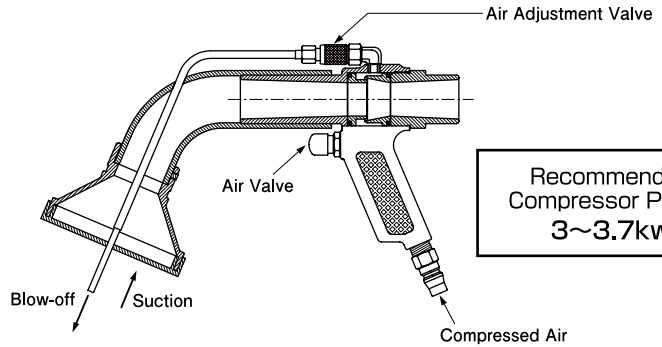

Don't seal completely!!
Requires outside air intake to work effectively.

■ Wonder-Gun Wide Catch model is provided as the unit below.

Unit contains:

- Wide-Catch Model ————— 1
- φ32 Duct Hose(2m) ————— 1
- Dust Bag ————— 1
- Hose Clamp ————— 2

Recommended Compressor Power
3~3.7kw

Model	Specifications (mm)					
	Length	Weight	Wide-mouth metal fitting	Air Blow Nozzle OD	Suction Nozzle ID	Nozzle Orifice
W101-YZ	281	600g	OD:φ98 ID:φ85	φ4	φ22	φ1.4×6holes