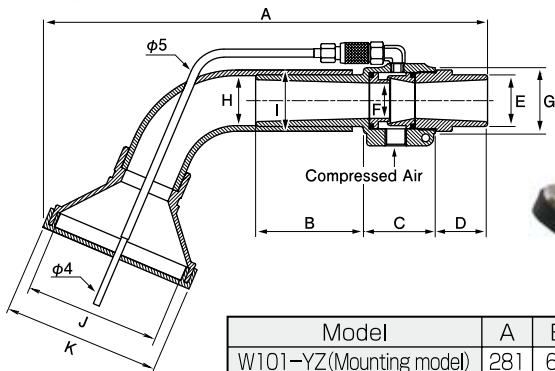

Recommended Compressor Power
3~3.7kw

Model	Specifications (mm)					
	Length	Weight	Wide-mouth metal fitting	Air Blow Nozzle OD	Suction Nozzle ID	Nozzle Orifice
W101-YZ	281	600g	OD:φ98 ID:φ85	φ4	φ22	φ1.4×6holes

■ Unit contains

★ W101-YZ-LC · W101-YZ-TC · W101-YZ-LH W101-YZ-TH · W101-YZ (without hose joint)

Mounting Model

W101-YZ-LC

W101-YZ-TC

W101-YZ-LH

W101-YZ-TH

W101-YZ (without hose joint)