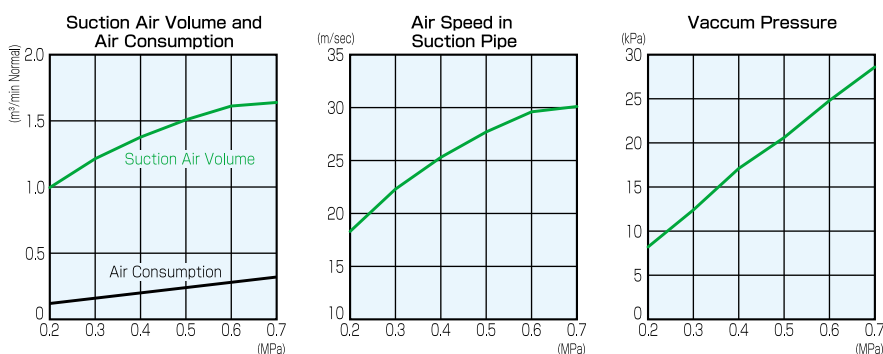

No Filters are used to process fine dust or powder.

No Rotating parts - Breakdowns caused by wear and tear are minimized.
(Same construction as Silent Cleaner)

■ Performance Chart(MP-38WA CF12)

Recommended Compressor Power **2.2kw~3kw**