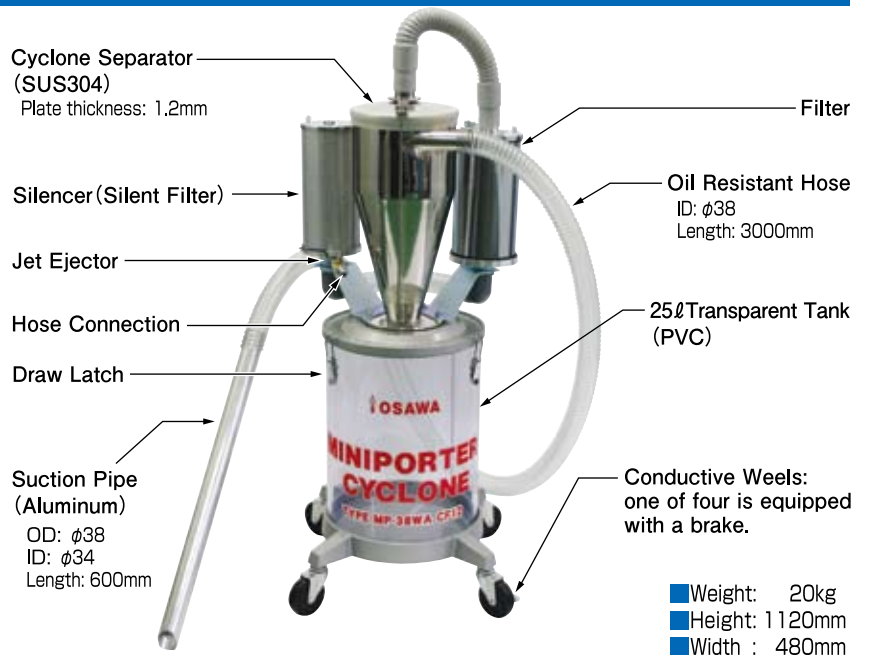

★ Combination Model

**Easy to Move!!
Great for
Fine Powder!!**

● For performance, please refer to performance chart on page(9).

★ MP-38WA CF12 with Ejector

**Built-in
Jet Ejector!!**

MP-38WA series are designed specially to handle fine powder.

No Filters are used to process fine dust or powder.

No Rotating parts - Breakdowns caused by wear and tear are minimized.
(Same construction as Silent Cleaner)

■ Performance Chart(MP-38WA CF12)

Recommended Compressor Power **2.2kw~3kw**

Mini Porter Cyclone Serie

- MP-38CF12
.....Plate Thickness 1.2mm Hose ID $\phi 38$
- MP-50CF12
.....Plate Thickness 1.2mm Hose ID $\phi 50$
- MP-38WACF12
.....Plate Thickness 1.2mm Hose ID $\phi 38$
- MP-50WACF12
.....Plate Thickness 1.2mm Hose ID $\phi 50$