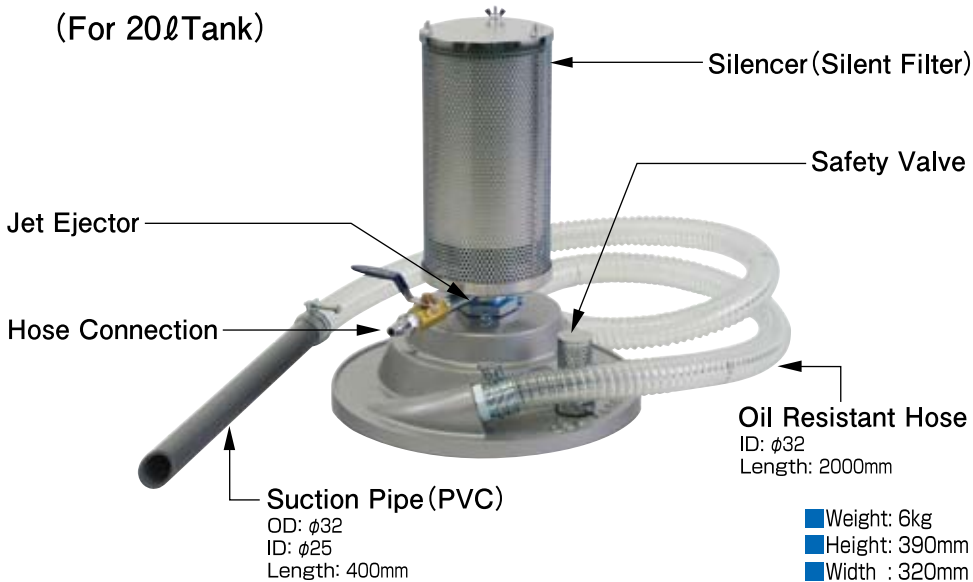

Easy to Use... Put it on a Tank!!

★ SC20-32P (for Dust Collection)
 SC20-32P W/F (for Fine Dust Collection)

(For 20ℓ Tank)

- Please put SC20-32P(W/F) on a 20ℓ Tank.
For performance, please refer to performance chart on page(9).
- For fine powder, please use cleaners for fine dust collection.

★ SC200-32D (for Dust Collection) · SC200-38D (for Dust Collection)
 SC200-32D W/F (for Fine Dust Collection) · SC200-38D W/F (for Fine Dust Collection)

(For 200ℓ Open Drum)

- Please put SC200-32D(W/F) or SC200-38D(W/F) on a 200ℓ open drum.
For performance, please refer to performance chart on page(8).
- For fine powder, please use cleaners for fine dust collection.

- We recommend attaching Mini Porter Cyclone for a large amount of fine dust or powder.
- We offer Conductive Hose or Antistatic Hose.

Accessories (sold separately)

Fine Dust Filter Cloth Cover

● Fine Dust Filter Set