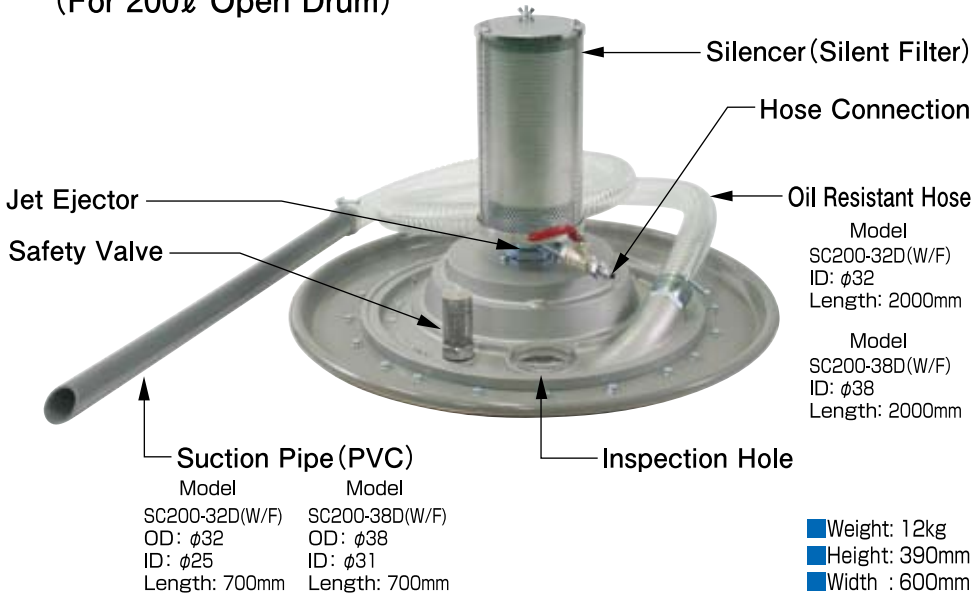

Easy to Use... Put it on a Tank!!

★ SC20-32P (for Dust Collection)
 SC20-32P W/F (for Fine Dust Collection)

(For 20ℓ Tank)

- Please put SC20-32P(W/F) on a 20ℓ Tank.
For performance, please refer to performance chart on page(9).
- For fine powder, please use cleaners for fine dust collection.

★ SC200-32D (for Dust Collection) · SC200-38D (for Dust Collection)
 SC200-32D W/F (for Fine Dust Collection) · SC200-38D W/F (for Fine Dust Collection)

(For 200ℓ Open Drum)

- Please put SC200-32D(W/F) or SC200-38D(W/F) on a 200ℓ open drum.
For performance, please refer to performance chart on page(8).
- For fine powder, please use cleaners for fine dust collection.

- We recommend attaching Mini Porter Cyclone for a large amount of fine dust or powder.
- We offer Conductive Hose or Antistatic Hose.

Accessories (sold separately)

Fine Dust Filter Cloth Cover

● Fine Dust Filter Set